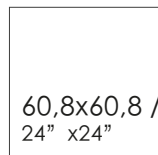

60,8x60,8 /
24" x24"