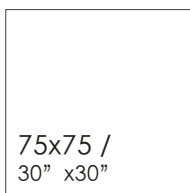

BLANCO

Available Sizes / FORMATOS DISPONIBLES

GLOSSY GLAZED RECTIFIED /
ESMALTADO RECTIFICADO BRILLO