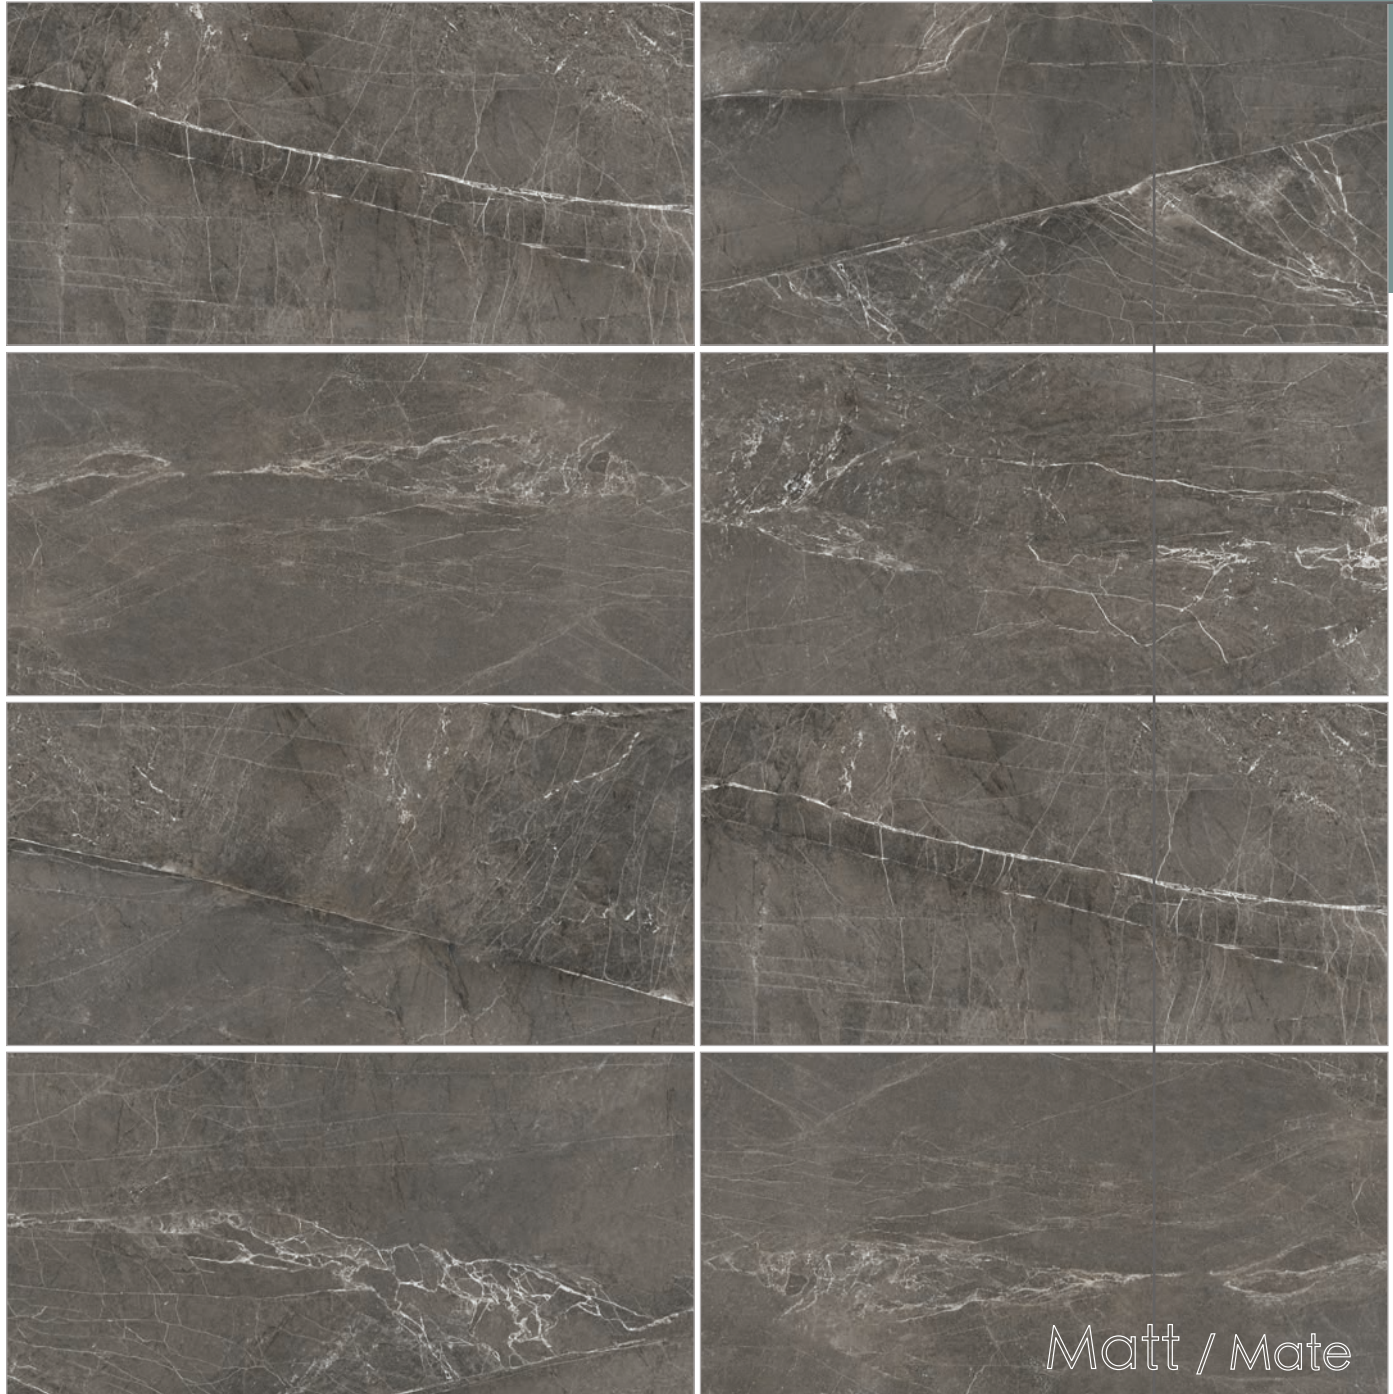

NATURAL RECTIFIED  
/ NATURAL RECTIFICADO

NATURAL

60x120 /  
24" x 48"

60,8x60,8 /  
24" x 24"

75x75 /  
30" x 30"

60x60 /  
24" x 24"

Persa

Matt / Mate