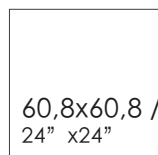

GLOSSY GLAZED /
ESMALTADO BRILLO