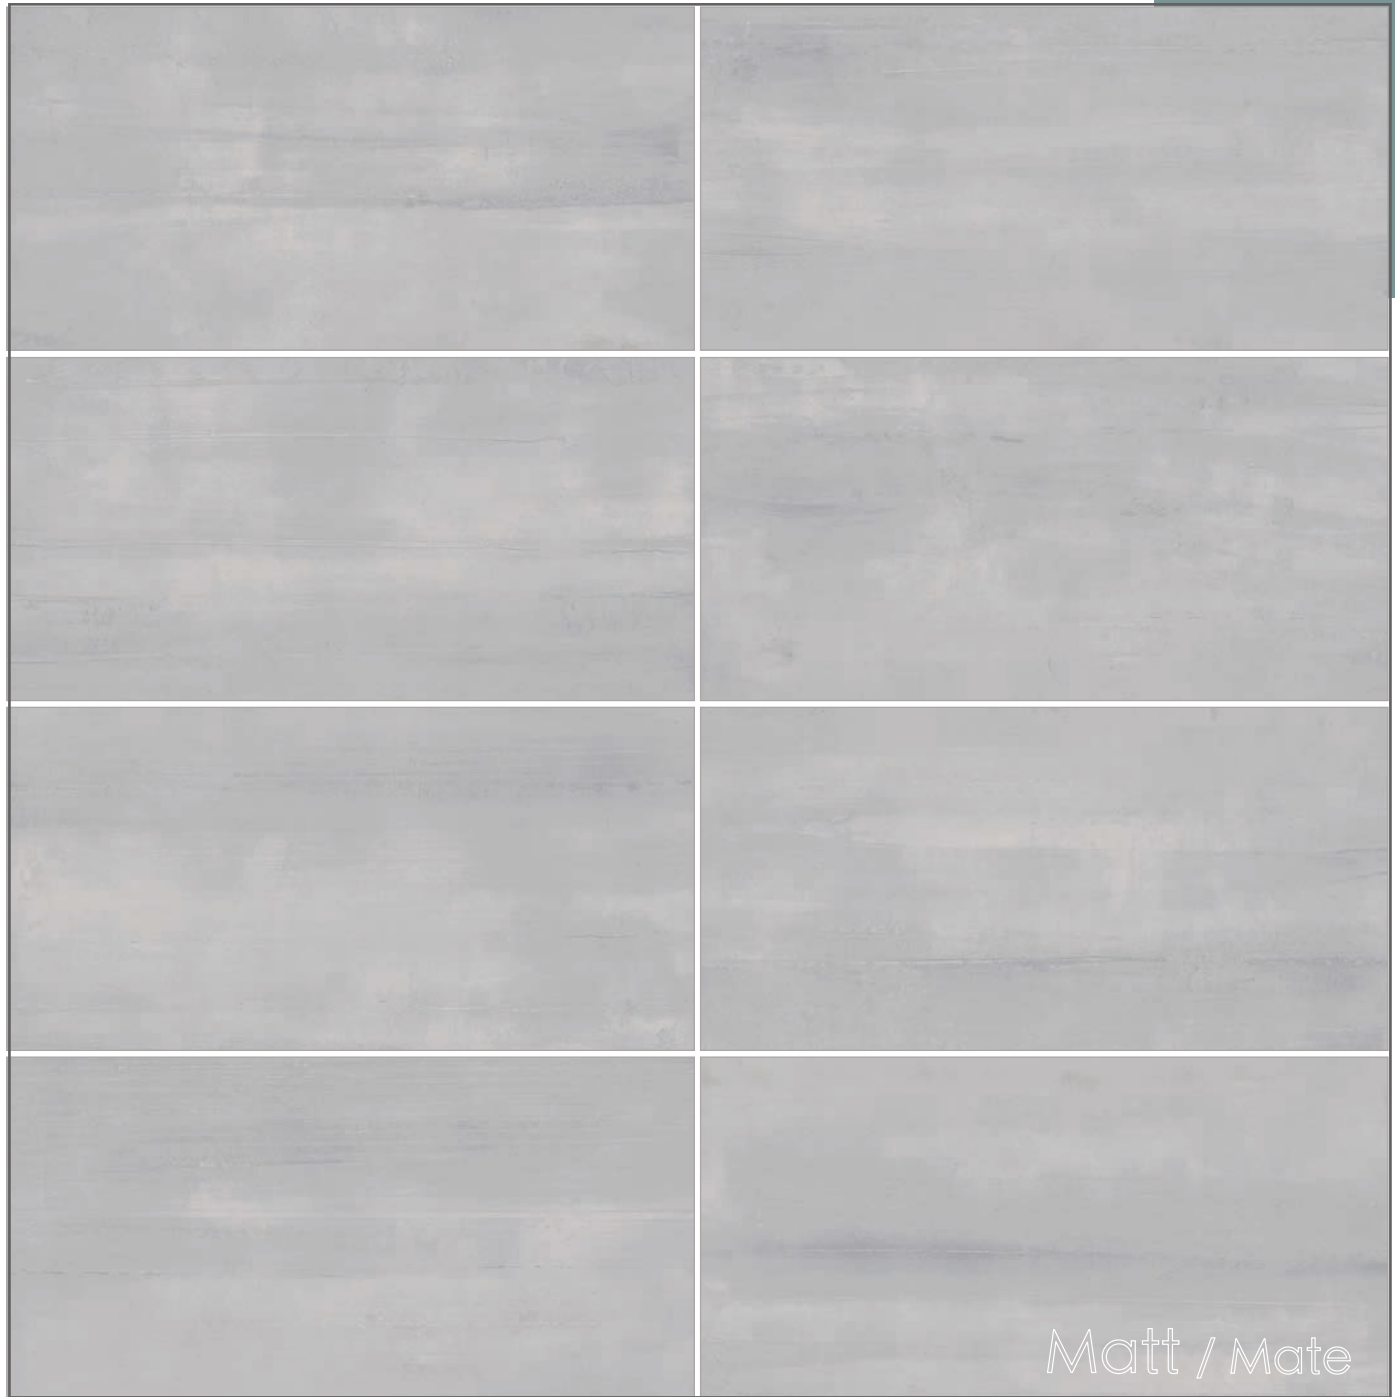

NATURAL RECTIFIED  
/ NATURAL RECTIFICADO

60x120 /  
24" x 48"

NATURAL

60,8x60,8 /  
24" x 24"

60x60 /  
24" x 24"

30x60 /  
12" x 24"

Matt / Mate