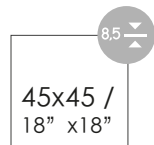

Sena

GLAZED PORCELAIN
/ PORCELÁNICO ESMALTADO

Available Colours / COLORES DISPONIBLES

Available Sizes / FORMATOS DISPONIBLES

NATURAL RECTIFIED
/ NATURAL RECTIFICADO

90x90/
36" x 36"

NATURAL

Matt / Mate