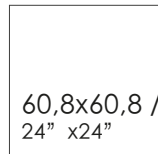

NATURAL RECTIFIED  
/ NATURAL RECTIFICADO

NATURAL

60x120 /  
24" x 48"

60,8x60,8 /  
24" x 24"

75x75 /  
30" x 30"

60x60 /  
24" x 24"

Persa

Matt / Mate