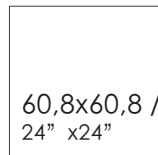

NATURAL RECTIFIED  
/ NATURAL RECTIFICADO

60x120 /  
24" x 48"

NATURAL

60,8x60,8 /  
24" x 24"

60x60 /  
24" x 24"

30x60 /  
12" x 24"

Matt / Mate