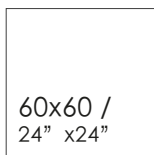

Borgia

GLAZED PORCELAIN
/ PORCELÁNICO ESMALTADO

Available Colours / COLORES DISPONIBLES

BLANCO

Available Sizes / FORMATOS DISPONIBLES

NATURAL RECTIFIED /
NATURAL RECTIFICADO

NATURAL