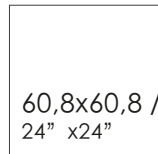

GLOSSY GLAZED /  
ESMALTADO BRILLO  
NATURAL

60x120 /  
24" x48"

60,8x60,8 /  
24" x24"

60x60 /  
24" x24"

30x60 /  
12" x24"

Glossy / Brillo  
Matt / Mate