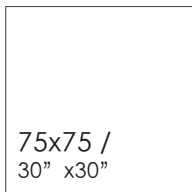

NATURAL RECTIFIED  
/ NATURAL RECTIFICADO

NATURAL

60x120 /  
24" x 48"

60,8x60,8 /  
24" x 24"

75x75 /  
30" x 30"

60x60 /  
24" x 24"

Persa

Matt / Mate